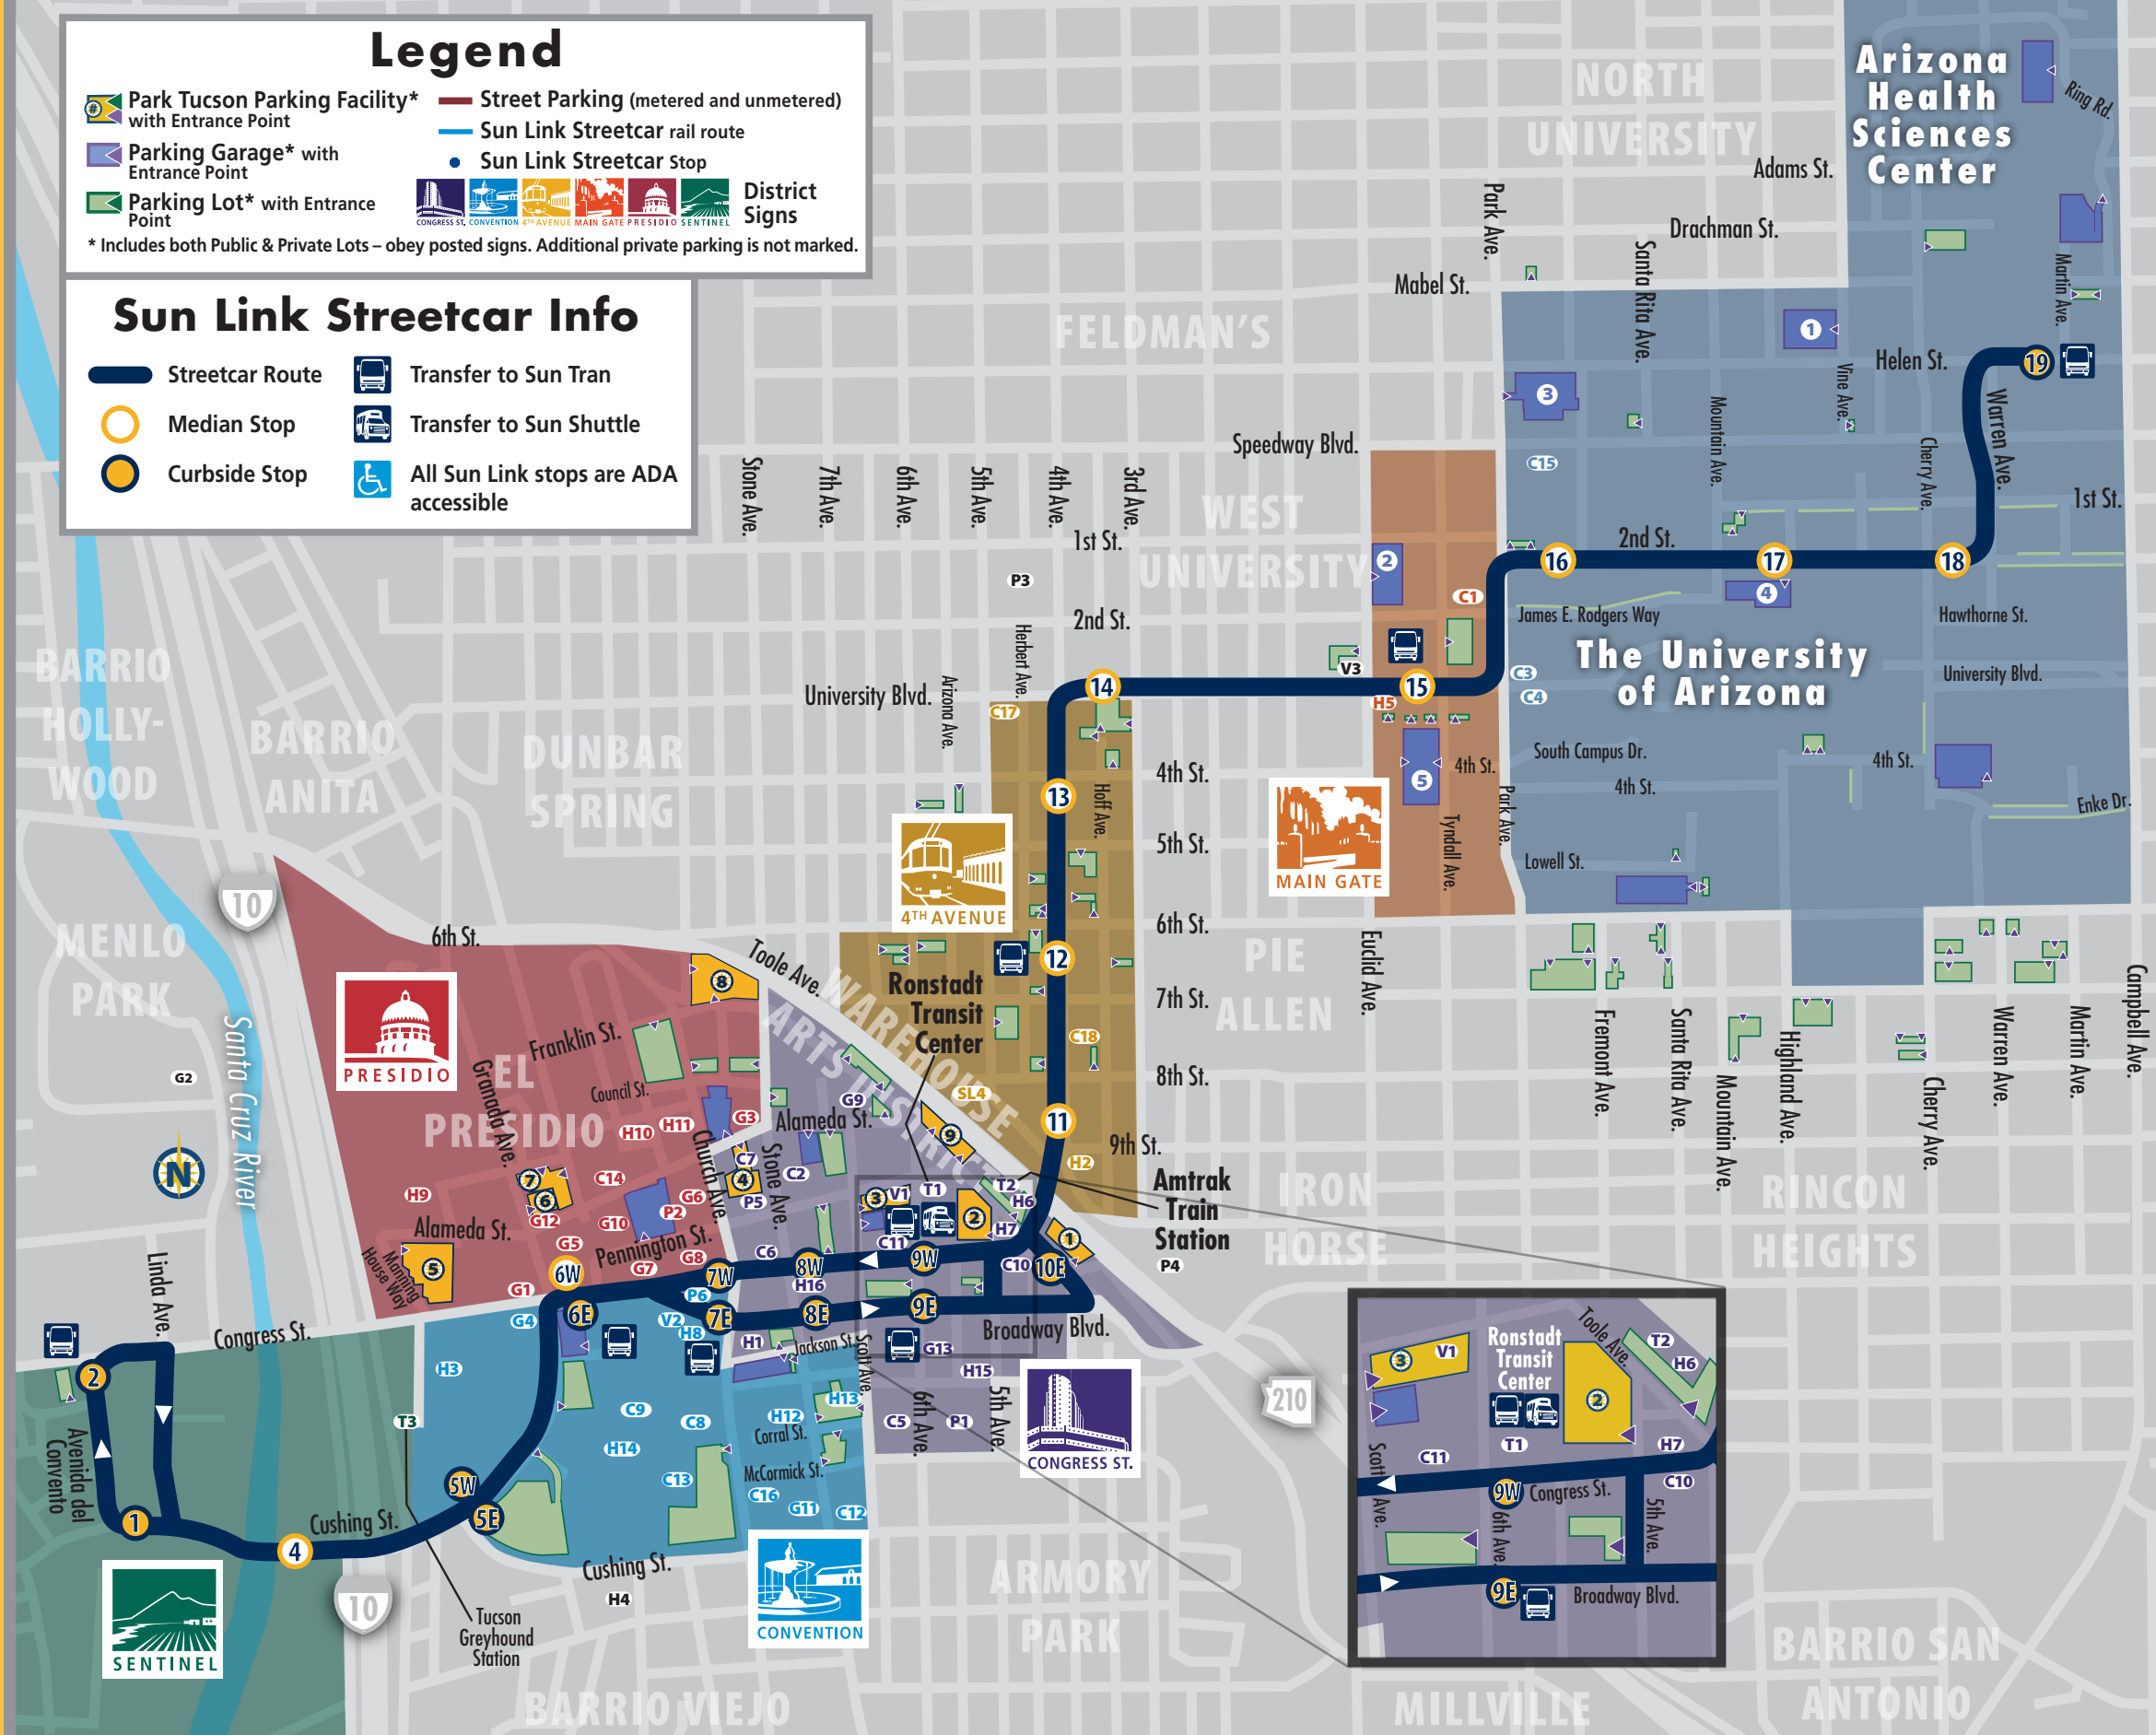

Destinations

Cultural & Entertainment

- C1** Arizona Historical Society
- C2** Arizona History Museum
- C3** Arizona State Museum
- C4** Centennial Hall
- C5** Children's Museum Tucson
- C6** Fox Tucson Theatre
- C7** Joel D. Valdez Main Library
- C8** Leo Rich Theatre
- C9** Music Hall
- C10** Rialto Theatre
- C11** Screening Room
- C12** Temple of Music & Art
- C13** Tucson Convention Center & Tucson Arena
- C14** Tucson Museum of Art, Cordova House, & Historic Block
- C15** UA Museum of Art
- C16** Museum of Contemporary Art (MOCA)
- C17** ZUZZ! Dance/Rogue Theatres
- C18** Haggerty Plaza

Parks

- P1** Armory Park
- P2** El Presidio Park
- P3** Catalina Park
- P4** Iron Horse Park
- P5** Jácome Plaza
- P6** Veinte de Agosto Park

Transportation

- #** Sun Link Streetcar Stop
- T1** Ronstadt Transit Center
- T2** Amtrak Station
- T3** Greyhound Bus Terminal
- SL4** Sun Link Maintenance and Storage Facility

Visitor Services

- V1** Downtown Information/ Park Tucson Office
- V2** Tucson Visitor Center
- V3** UA Visitor Center

Legend

- Park Tucson Parking Facility* with Entrance Point
 - Street Parking (metered and unmetered)
 - Sun Link Streetcar rail route
 - Sun Link Streetcar Stop
 - Parking Garage* with Entrance Point
 - District Signs
 - Parking Lot* with Entrance Point
- * Includes both Public & Private Lots – obey posted signs. Additional private parking is not marked.

Sun Link Streetcar Info

- Streetcar Route
- Transfer to Sun Tran
- Median Stop
- Transfer to Sun Shuttle
- Curbside Stop
- All Sun Link stops are ADA accessible

Arizona Health Sciences Center

The University of Arizona