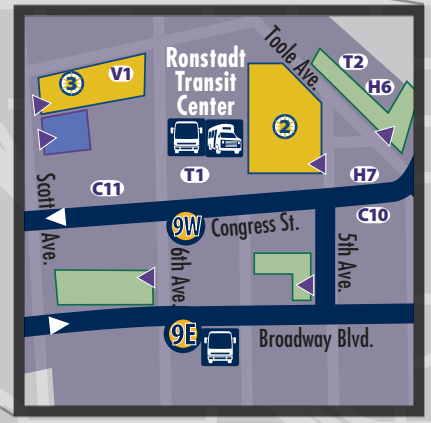

Historic

- H1** Charles O. Brown House
- H2** Coronado Hotel
- H3** El Paso and Southwestern Depot
- H4** El Tiradito
- H5** Geronimo Plaza
- H6** Historic Train Depot
- H7** Hotel Congress
- H8** La Placita Village
- H9** Manning House
- H10** Old Town Artisans
- H11** Presidio San Agustín del Tucson
- H12** San Agustín Cathedral
- H13** Scottish Rite Cathedral
- H14** Sosa-Carrillo Frémont House
- H15** Stillwell House
- H16** Valley National Bank (currently Chase)

Parks

- P1** Armory Park
- P2** El Presidio Park
- P3** Catalina Park
- P4** Iron Horse Park
- P5** Jácome Plaza
- P6** Veinte de Agosto Park

Transportation

- #** Sun Link Streetcar Stop
- T1** Ronstadt Transit Center
- T2** Amtrak Station
- T3** Greyhound Bus Terminal
- SL4** Sun Link Maintenance and Storage Facility

Visitor Services

- V1** Downtown Information/ Park Tucson Office
- V2** Tucson Visitor Center
- V3** UA Visitor Center

Legend

- Park Tucson Parking Facility* with Entrance Point
 - Street Parking (metered and unmetered)
 - Sun Link Streetcar rail route
 - Sun Link Streetcar Stop
 - Parking Garage* with Entrance Point
 - District Signs
 - Parking Lot* with Entrance Point
- * Includes both Public & Private Lots – obey posted signs. Additional private parking is not marked.

Sun Link Streetcar Info

- Streetcar Route
- Transfer to Sun Tran
- Median Stop
- Transfer to Sun Shuttle
- Curbside Stop
- All Sun Link stops are ADA accessible

Arizona Health Sciences Center

The University of Arizona